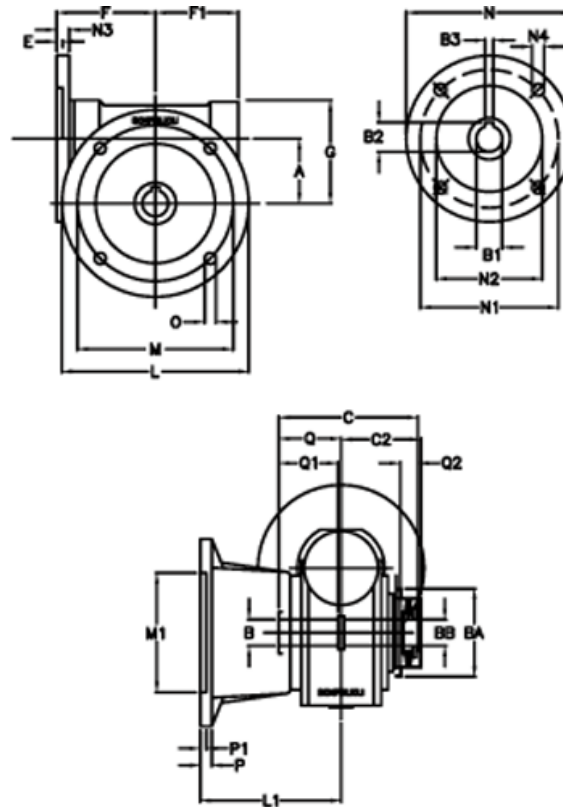

Article number: 390204900762716

Description: Worm Gear with Torque Limiter
VF 49-L1-FA-7 P71B5

Measures

a = 49.5	C2 = 64	m = 90	P = 12
B = 25	Description = VF 49FA-xx-71B5	M1 = 70	P1 = 10
B1 E7 = 14	E = 3	N = 160	Q = 51.0
B2 = 16.3	F = 70	N1 = 130	Q1 = 41
B3 H9 = 5	F1 = 63	N2 = 110	Q2 = 15
BA = 63	g = 80	N3 = 10.5	
BB H7 = 14	L = 125	N4 = 9.5	
C = 105	L1 = 115	O = 10.5	